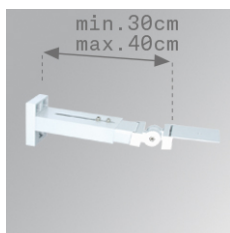

**ARROEX40W**

**ACC. ADJ EXTEN WALL ARM WH.**

---

**Description:**

Accessory for luminaire model ACC. ADJ EXTEN WALL ARM WH., LAMP brand. Adjustable wall bracket and extensible from 30 to 40 cm, white-lacquered.

**Finish:** Shiny white RAL 9010

**Weight:** 1.668 g

---