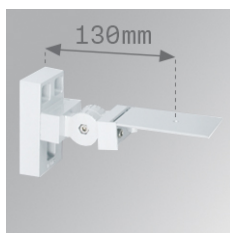

ARRO13W

ACC. ADJ WALL ARM WH.

Description:

Accessory for luminaire model ACC. ADJ WALL ARM WH., LAMP brand. 90° adjustable direct wall bracket, white-lacquered.

Finish: Shiny white RAL 9010

Weight: 974 g