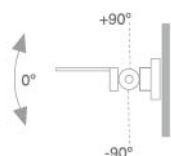

ACCESORIES9600063 **ACC. ADJ WALL ARM GR.****Description:**

Accessory for luminaire model ACC. ADJ WALL ARM GR., LAMP brand. 90° adjustable direct wall bracket, lacquered in grey.

Finish: Texturised grey**Weight:** 974 g**IEE :****Installation:****Lamp:****Type:****Electrical features:****Technical features:****Quality certificates:****Photometrical data:**