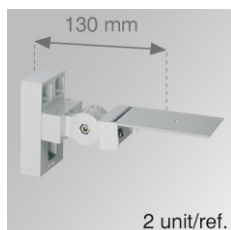

ACCESORIES9600063 **ACC. ADJ WALL ARM GR.****Description:**

Accessory for luminaire model ACC. ADJ WALL ARM GR., LAMP brand. 90° adjustable direct wall bracket, lacquered in grey.

Finish: Texturised grey**Weight:** 974 g**IEE :****Installation:****Lamp:****Type:****Electrical features:****Technical features:****Quality certificates:****Photometrical data:**