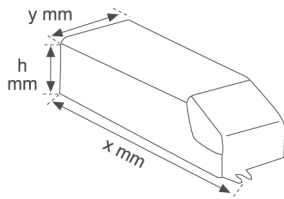

9247790

ACC. CONTROL GEAR EL HIT 20W

Description:

Accessory for luminaire model ACC. CONTROL GEAR EL HIT 20W, LAMP brand. Electronic control gear type for metal halide lamps. Supply of 230V. Insulation class II.

Dimensions: 97 x 43 x 30 mm

Weight: 236 g

Installation:

TECHNICAL SPECIFICATIONS:

Plum: 25W

Gear: Electronic

CUSTOM MADE OPTIONS:

9247790

ACC. CONTROL GEAR EL HIT 20W

PHOTOMETRIC DATA :