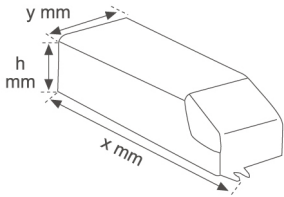

9247790

ACC. CONTROL GEAR EL HIT 20W

Description:

Accessory for luminaire model ACC. CONTROL GEAR EL HIT 20W, LAMP brand. Electronic control gear type for metal halide lamps. Supply of 230V. Insulation class II.

Dimensions: 97 x 43 x 30 mm

Weight: 236 g

TECHNICAL SPECIFICATIONS:

Plum: 25W

Gear: Electronic