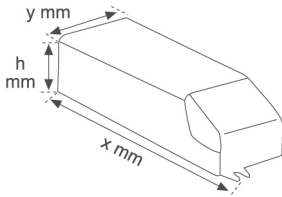

9247760

**ACC. CONTROL GEAR EL HIT 2X35W****Description:**

Accessory for luminaire model ACC. CONTROL GEAR EL HIT 2X35W, LAMP brand. Electronic control gear type for metal halide lamps. Supply of 230V. Insulation class II.

**Dimensions:** 175 x 73 x 32 mm**Weight:** 478 g**TECHNICAL SPECIFICATIONS:****Plum:** 78W**Power:** HIT 2X35W**Power Supply:** 230V-50HZ**Gear:** Electronic