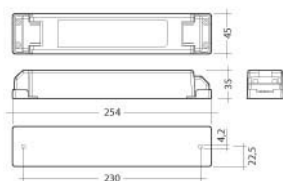

DRIVER LED

9247500

ACC. DRIVER 24V 60W

Description:

Accessory for luminaire model ACC. DRIVER 24V 60W, LAMP brand. LED driver type, constant voltage output. Insulation class II.

Weight: 500 g

TECHNICAL SPECIFICATIONS: