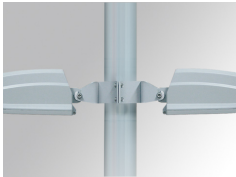

FLUT 280

6641034

FLUT SYM 17500 NW WFL ANT.

Description:

Surface mounting outdoor luminaire model FLUT SYM 17500 NW WFL ANT., LAMP brand. Manufactured in aluminium injection body lacquered in anthracite colour and serigraphed tempered glass. Made of AISI304 inox steel bended axle. Body's low height of 60mm. Model for HI-POWER LED, neutral white colour and control gear included. With symmetric Wide Flood optics. IP66, IK06 protection rating. Insulation class I. Its axle allows swivels between 90° and -30°.

Product code: 9602333
Description: SHOT/FLUT ACC. DB SH FI Ø60 ARM

Product code: 9603323
Description: SHOT/FLUT ACC. IND LG FI Ø76 ARM

Product code: 9603333
Description: SHOT/FLUT ACC. IND SH FI Ø76 ARM

Product code: 9604323
Description: SHOT/FLUT ACC. DB LG FI Ø76 ARM

FLUT 280

Product code:

9604333

Description:

SHOT/FLUT ACC. DB SH FI Ø76 ARM

Product code:

9607353

Description:

SHOT/FLUT ACC. Ø60-135 POLE BRACKET GR.

Product code:

9607363

Description:

SHOT/FLUT ACC. DB Ø120-130 CLAMP GR.

9608363

SHOT/FLUT ACC. IND Ø120-130 CLAMP GR.