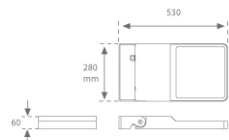

FLUT 280

6641034

FLUT SYM 17500 NW WFL ANT.

Description:

Surface mounting outdoor luminaire model FLUT SYM 17500 NW WFL ANT., LAMP brand. Manufactured in aluminium injection body lacquered in anthracite colour and serigraphed tempered glass. Made of AISI304 inox steel bended axle. Body's low height of 60mm. Model for HI-POWER LED, neutral white colour and control gear included. With symmetric Wide Flood optics. IP66, IK06 protection rating. Insulation class I. Its axle allows swivels between 90° and -30°.

Finish: Textured anthracite

Weight: 7.128 g

Maximum surface exposed to wind: 0.12 M2

Installation: Surface

TECHNICAL SPECIFICATIONS:

Light output:	15.188 lm	°K :	4000
Plum:	123,5W	CRI :	70
Efficacy:	123 lm/w	MacAdam:	4
Type:	HI POWER OSRAM	Power Supply:	220-240V 50/60Hz
LED Lifetime:	100.000 L90 B10	Gear:	Electronic
Power:	117W		

Description:

SHOT/FLUT ACC. Ø60-135 POLE BRACKET GR.

Product code:

9607363

Description:

SHOT/FLUT ACC. DB Ø120-130 CLAMP GR.

9608363

SHOT/FLUT ACC. IND Ø120-130 CLAMP GR.