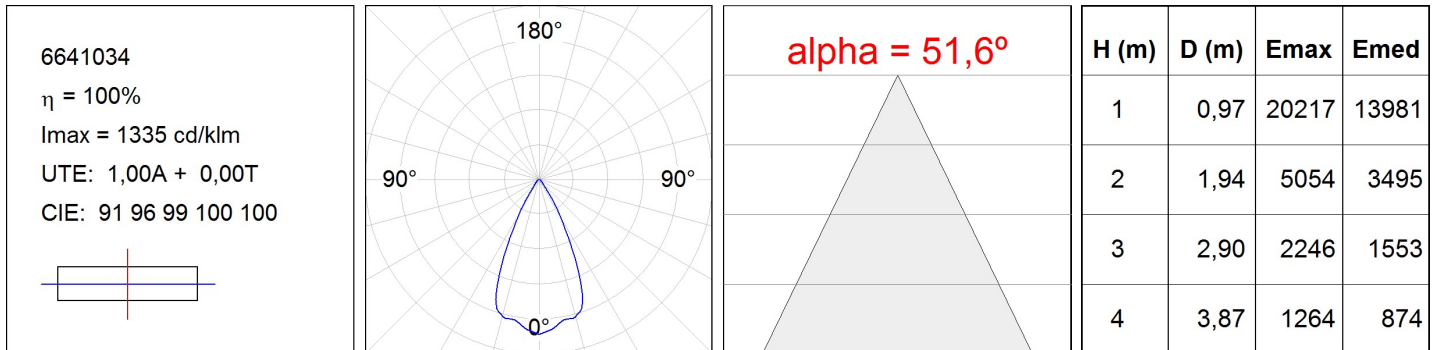

6641034

FLUT SYM 17500 NW WFL ANT.

PHOTOMETRIC DATA :