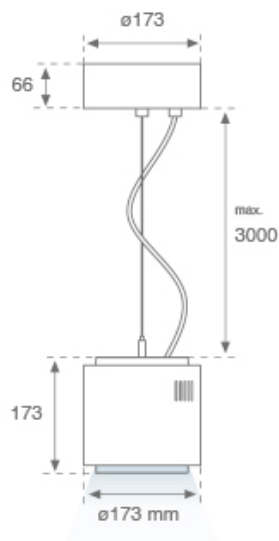

STORBELL

10441030 STORBELL DECO 5000 WW WFL WH.

Description:

Suspended downlight model STORBELL DECO 5000 WW WFL WH., LAMP brand. Made of shiny white extruded and injected aluminium body with polycarbonate opal ring. Model for COB with warm white colour temperature and control gear included on shiny white decorative rose. Wide Flood aluminium reflector. Insulation class I.

Finish: Shiny white RAL 2008

Weight: 4.592 g

IEE : A+

Installation: Suspended

Lamp:

Type:	COB CITIZEN	°K :	3000
LED Lifetime:	50.000 L80 B10	CRI :	80
Power:	44W	MacAdam:	<3

Electrical features:

Gear:	Electronic	Power Supply:	100-240V 50/60Hz
Plum:	47.4W		

Technical features:

Quality certificates:

Photometrical data:

H (m)	D (m)	E _{max}	E _{med}	Diagram 1	Diagram 2	Diagram 3
1	1,13	3743	2416			<p>10441030 η = 100% I_{max} = 797 cd/klm UTE: 0,98B + 0,02T CIE: 71 91 99 98 100</p>
2	2,26	936	604			
3	3,39	416	268			
4	4,52	234	151			

Light output: 4.707 lm **Efficacy:** 99,3 lm/w

Optical

Product code: 10400100
Description: STORBELL ACC. BELL WH.

Product code: 10400102
Description: STORBELL ACC. BELL BK.

Product code: 10400120
Description: STORBELL ACC. BELL OPAL