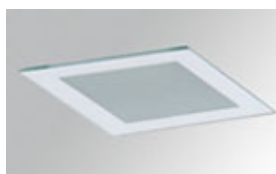

Product code: 9006183
Description: DOMO SQ/KUBIC ACC. OPAL MIRROR GLASS