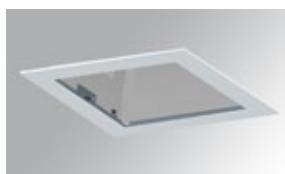

DOMO 220

10041200 **DOMO SQ G2 2000 WW**

Description:

Fixed square recessed DOMO SQ G2 2000 WW downlight, LAMP brand. With external ring in white lacquered die-cast aluminium. Model for MID-POWER LED, warm white colour temperature and control gear included. Reflector designed by the optical concept named REDIL® (Direct Emission LED Reflector), which consists of a two-phase reflection. Insulation class II.

Light output: 1.908 lm **Efficacy:** 82,9 lm/w

Assembly

Product code: 9000163
Description: DOMO SQ/KOMBIC SQ ACC. REC BOX

Optical

Product code: 8606160
Description: DOMO SQ G2 ACC. INT OPAL DIFFUSER

Product code: 9006120
Description: DOMO SQ ACC. OPAL GLASS WH.