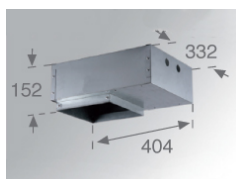

Assembly

Product code: 9000163
Description: DOMO SQ/KOMBIC SQ ACC. REC BOX