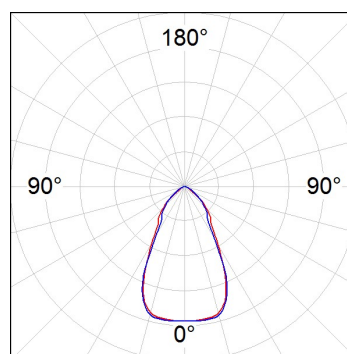

DOMO 220

10041200 **DOMO SQ G2 2000 WW**

Description:

Fixed square recessed DOMO SQ G2 2000 WW downlight, LAMP brand. With external ring in white lacquered die-cast aluminium. Model for MID-POWER LED, warm white colour temperature and control gear included. Reflector designed by the optical concept named REDIL® (Direct Emission LED Reflector), which consists of a two-phase reflection. Insulation class II.

Quality certificates:

Photometrical data:

H (m)	D (m)	E _{max}	E _{med}
1	1,15	1472	1013
2	2,30	368	253
3	3,45	164	113
4	4,60	92	63

10041200
 $\eta = 100\%$
 $I_{max} = 775 \text{ cd/klm}$
 UTE: 1,00B + 0,00T
 CIE: 76 96 99 100 100