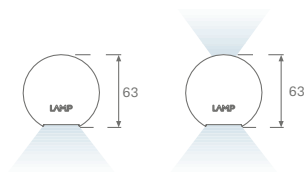

Lamptub 60

Lamptub 60

DESCRIPTION:

"Lamptub 60 surface or pendant luminaire in 840, 1120 and 1680 mm lengths from Lamp. Direct or direct-indirect light distribution options. Available in two luminous flux versions (MO: 3000 lm per metre and LO: 1500 lm per metre). Models with tech, opal or opal comfort diffuser consisting of a translucent polycarbonate diffuser and optical sheet for lower glare and light distribution control UGR19. Maximum visual comfort versions in low luminous flux models (LO versions) UGR<15. Made of recycled aluminium extrusion with 60mm circular section. Available in several colour temperatures (2700, 3000 and 4000K) and dynamic white (2700-6500K) available in LED technology with CRI of 90. Dali or OnOff electronic wiring, with the possibility of control via Bluetooth LE. Degree of protection IP20, IK07. Insulation class I/II. Group 0 photobiological safety. Compatible with Lamp Nomadic system.

Available finishes:

- White (RAL 9010), Black (RAL 9011), Wellbeing Palette and BeSocial."

Dimensions: 60mm

Lengths: 840, 1120, 1680 mm

Weight: 2110 - 4010 g

INSTALLATION: Surface or track suspended (compatible with Nomadic system), or suspended with recessed or surface-mounted trim.

Code configurator:

LIGHT OUTPUT AND POWER

LAMPTUB 60 DIRECT

		K	CRI	840mm		1120mm		1680mm	
				W	lm Output	W	lm Output	W	lm Output
LO	OP	2700	90	10	717	12	955	17	1433
		3000	90	10	754	12	1005	17	1508
		4000	90	10	778	12	1038	17	1557
	OC	2700	90	10	663	12	884	17	1327
		3000	90	10	698	12	931	17	1396
		4000	90	10	720	12	961	17	1441
MO	OP	2700	90	17	1468	25	1957	34	2936
		3000	90	17	1545	25	2060	34	3089
		4000	90	17	1594	25	2126	34	3189
	OC	2700	90	17	1359	25	1912	34	2717
		3000	90	17	1430	25	1906	34	2860
		4000	90	17	1476	25	1968	34	2951
TE	2700	-	-	-	-	-	-	-	
	3000	90	11	1260	14	1680	22	2520	
	4000	90	11	1320	14	1760	22	2640	