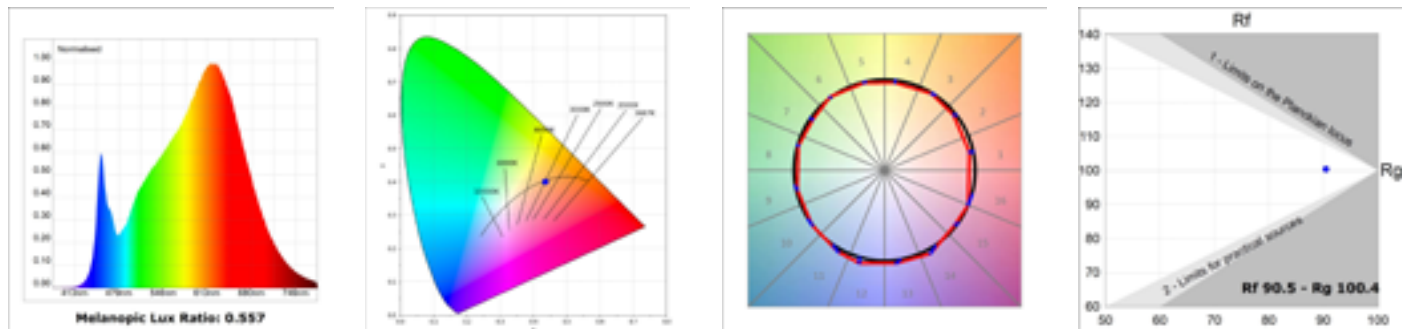

TECHNICAL SPECIFICATIONS:

QUALITY CERTIFICATES:

Lamptub 60

PHOTOMETRIC DATA :

PHOTOMETRIC DATA :

OP

OC

IO