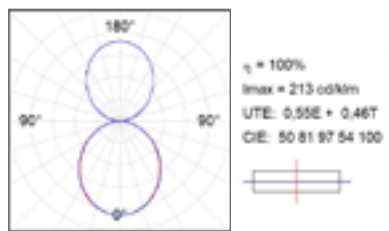

Lamptub 60

PHOTOMETRIC DATA :

PHOTOMETRIC DATA :

OP

OC

IO

IP

TE