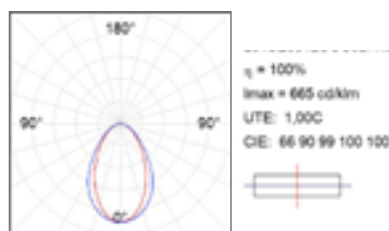

TECHNICAL SPECIFICATIONS:

QUALITY CERTIFICATES:

Lamptub 60

PHOTOMETRIC DATA :

PHOTOMETRIC DATA :

OP

OC

IO