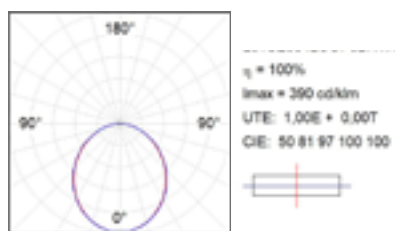

TECHNICAL SPECIFICATIONS:

QUALITY CERTIFICATES:

Lamptub 60

PHOTOMETRIC DATA :

PHOTOMETRIC DATA :

OP

OC

IO