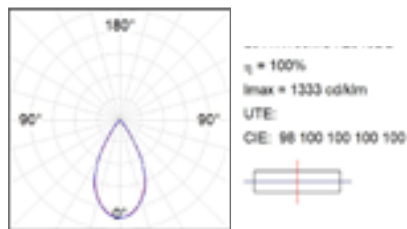

Lamptub 60

PHOTOMETRIC DATA :

PHOTOMETRIC DATA :

OP

OC

IO

IP

TE