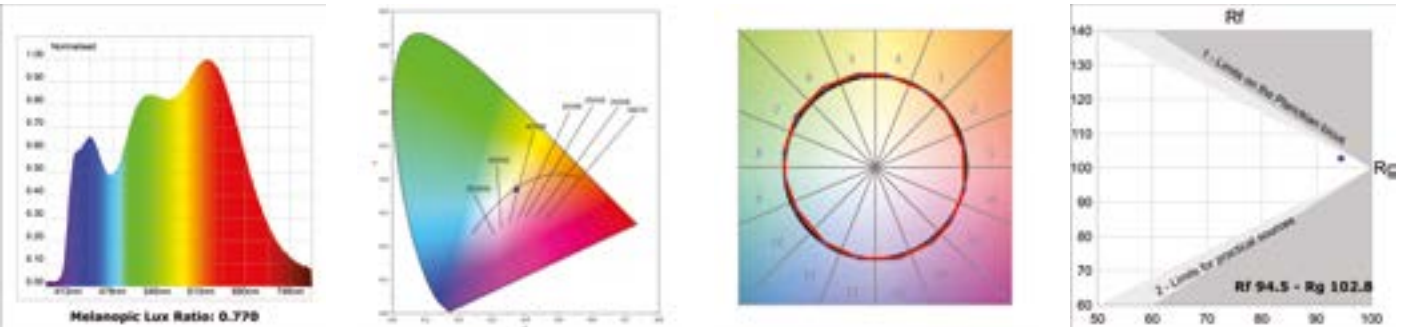

## PHOTOMETRIC DATA :

Opal

WFL 50°

Opal

WFL 50°