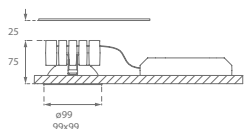

**Dimensions:** diameter 99 mm or square section 99x99 mm.

**Weight:** 392 g

**INSTALLATION:** Recessed