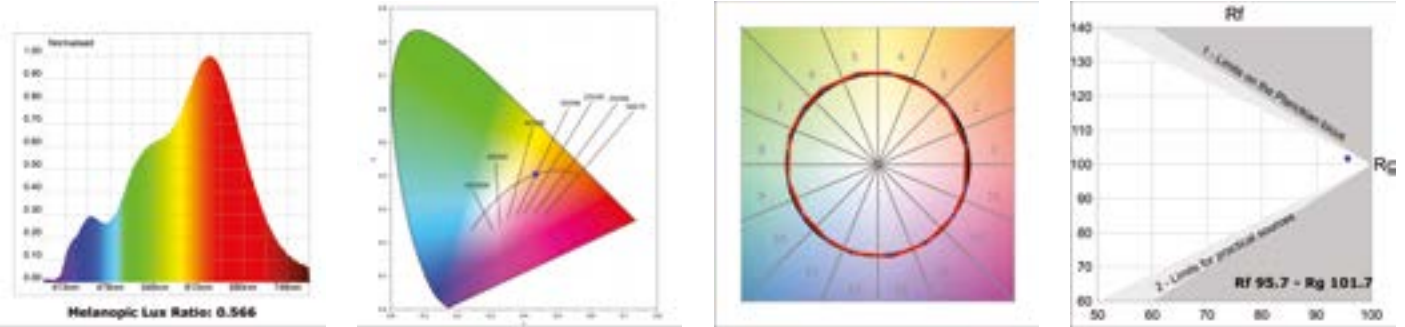

## PHOTOMETRIC DATA :

Opal

WFL 50°

Opal

WFL 50°