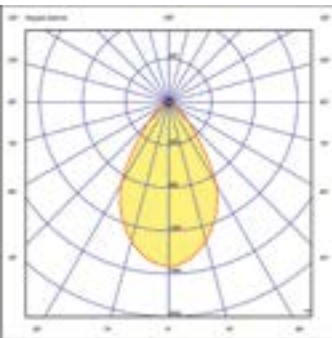

## PHOTOMETRIC DATA :

Opal

WFL 50°

Opal

WFL 50°