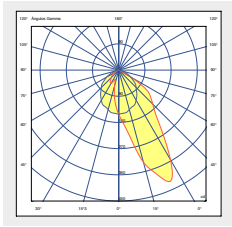

Examples

Light Engine

Profile

Asymmetric Optic

48

Light Engine

Profile

Double Asym Optic