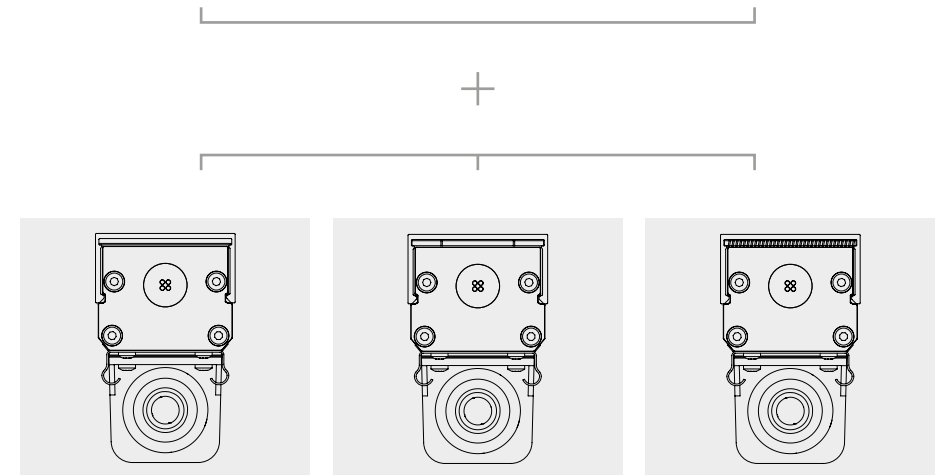

Accesorio Ópticos

Accesorio Ópticos

Accesorio Ópticos