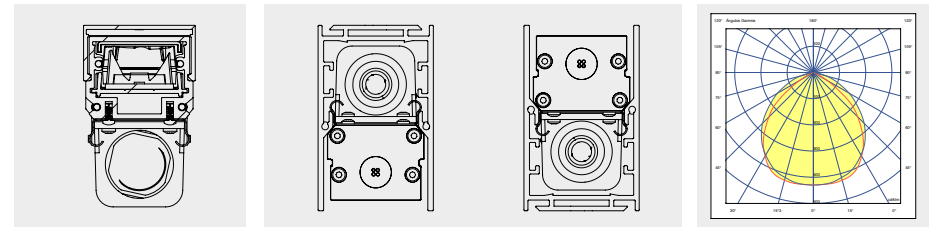

Grazer Optic

47

Light Engine

Profile

Asymmetric Optic

Light Engine

Profile

Wide Optic