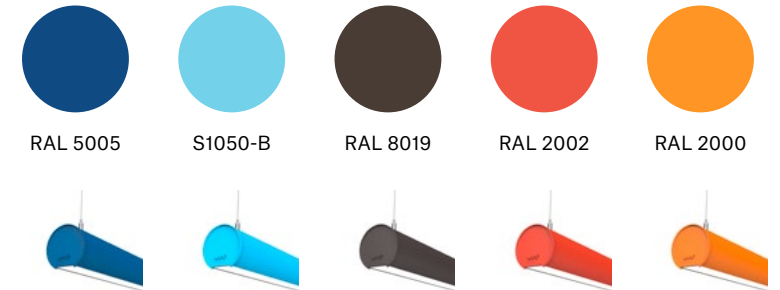

BE SOCIAL *Interrelations*