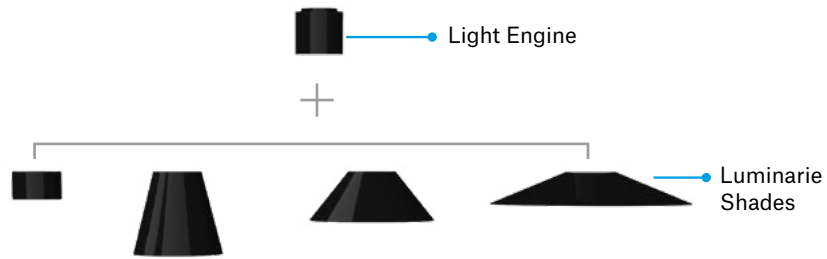

Design by artec3 Studio

Stormbell 80

8

Technical Information

Lm LED	800 lm			
Color temperature	2700K / 3000K / TW			
CRI	80			
Gear	DALI/ON-OFF			
Optics	<table border="0"> <tr> <td>MFL 24°</td> <td>FL 35°</td> <td>WFL 24°</td> </tr> </table>	MFL 24°	FL 35°	WFL 24°
MFL 24°	FL 35°	WFL 24°		
Accessories	<table border="0"> <tr> <td>Soft Lens</td> <td>Honeycomb</td> </tr> </table>	Soft Lens	Honeycomb	
Soft Lens	Honeycomb			
Lighting	<table border="0"> <tr> <td></td> <td></td> <td>Side emission with custom color filter</td> </tr> </table>			Side emission with custom color filter
		Side emission with custom color filter		