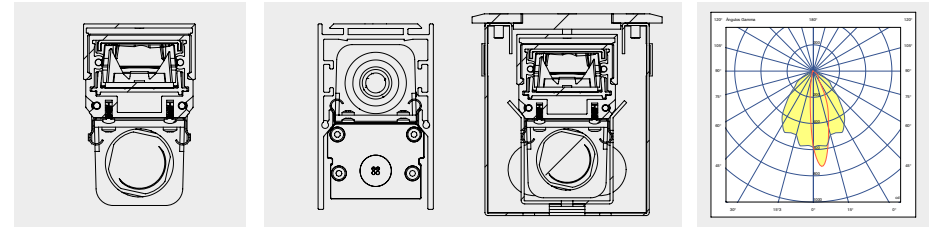

Light Engine

Profile

Grazer Optic