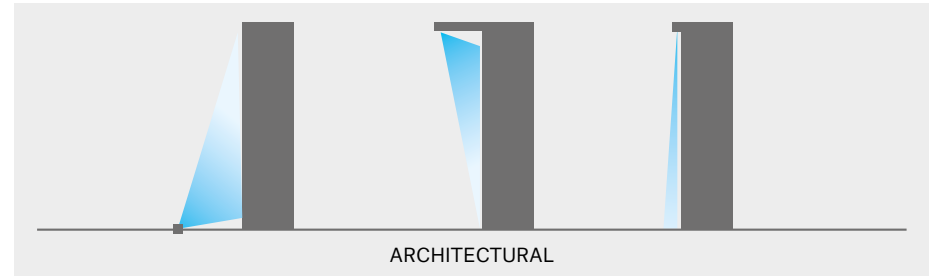

Light Engine

Profile

Grazer Optic