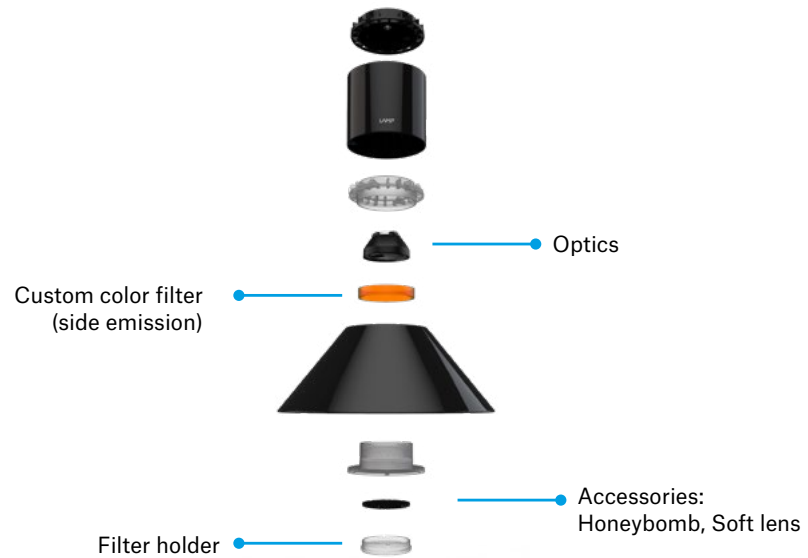

Design by artec3 Studio

Stormbell 80

8

Technical Information

Lm LED	800 lm			
Color temperature	2700K / 3000K / TW			
CRI	80			
Gear	DALI/ON-OFF			
Optics	<table border="0"> <tr> <td>MFL 24°</td> <td>FL 35°</td> <td>WFL 24°</td> </tr> </table>	MFL 24°	FL 35°	WFL 24°
MFL 24°	FL 35°	WFL 24°		
Accessories	<table border="0"> <tr> <td>Soft Lens</td> <td>Honeycomb</td> </tr> </table>	Soft Lens	Honeycomb	
Soft Lens	Honeycomb			
Lighting	<table border="0"> <tr> <td></td> <td></td> <td>Side emission with custom color filter</td> </tr> </table>			Side emission with custom color filter
		Side emission with custom color filter		