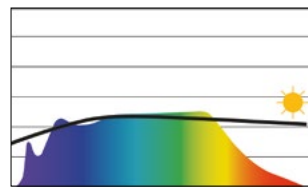

Light Spectrum LED Wellbeing