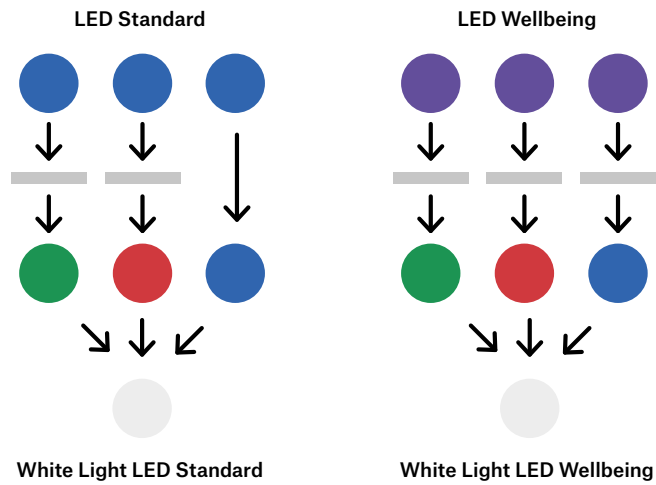

Wellbeing Technology

Back to nature

A technology that emulates our natural biorhythms by reducing the most aggressive negative emissions and optimising those that are the most effective in activating natural circadian rhythms. Light focused on well-being #Worktitudeforwellbeing

WHITE LIGHT FORMATION

Light Spectrum LED Standard