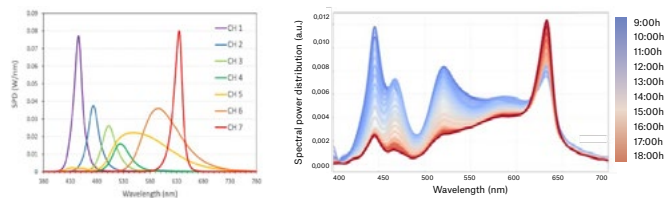

A break from the traditional lighting paradigm

A technology that allows for the reproduction of any light spectrum, from the combination of 7 different colour channels.

#Worktitudeforinnovation

MULTISPECTRAL LED WHITE LIGHT FORMATION

White Light LED Multispectral

52

FIL 45

IMAG

KOMBIC 200

Full spectral control

- 10 25 of possible light spectrum combinations by selecting, maximizing or minimizing light parameters: CCT, CRI (Ra), CIE x,y coordinates, TM-30-15 Rf, Rg, etc.
- Control of the parameters at any time at any place