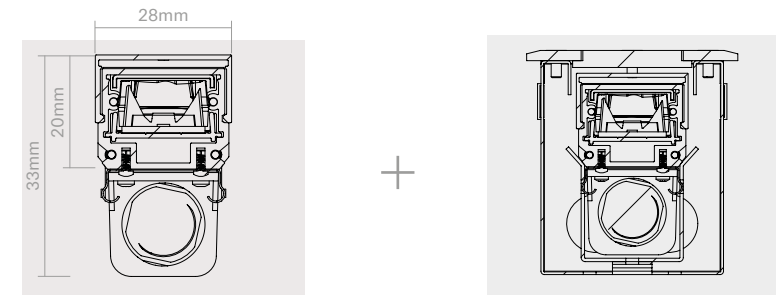

Product

Light Engine

Accesorio Instalación