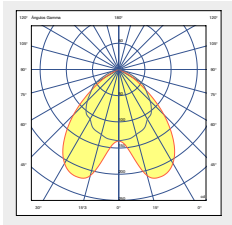

Examples

Light Engine

Profile

Asymmetric Optic

48

Light Engine

Profile

Double Asym Optic