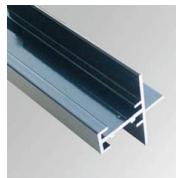

Code produit:

PUTRFRPR1000W
PUTRFRPR3000W

Description:

PUZZLE ACC. HIDDEN FRAME PROFILE 1M WH.
PUZZLE ACC. HIDDEN FRAME PROFILE 3M WH.