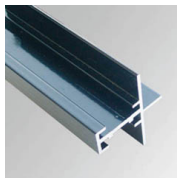

Code produit:

PUTRFRPR1000W
PUTRFRPR3000W

Description:

PUZZLE ACC. HIDDEN FRAME PROFILE 1M WH.
PUZZLE ACC. HIDDEN FRAME PROFILE 3M WH.