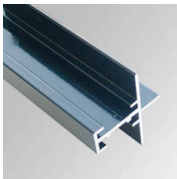

Description:
PUZZLE ACC. HIDDEN FRAME U END WH.

Code produit:
PUTRFRJO

Description:
PUZZLE ACC. HIDDEN FRAME INTM JOINT

Code produit:
PUTRFRPR1000B
PUTRFRPR3000B

Description:
PUZZLE ACC. HIDDEN FRAME PROFILE 1M BK.
PUZZLE ACC. HIDDEN FRAME PROFILE 3M BK.