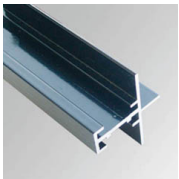

Description:
PUZZLE ACC. HIDDEN FRAME U END WH.

Code produit:
PUTRFRJO

Description:
PUZZLE ACC. HIDDEN FRAME INTM JOINT

Code produit:
PUTRFRPR1000B
PUTRFRPR3000B

Description:
PUZZLE ACC. HIDDEN FRAME PROFILE 1M BK.
PUZZLE ACC. HIDDEN FRAME PROFILE 3M BK.