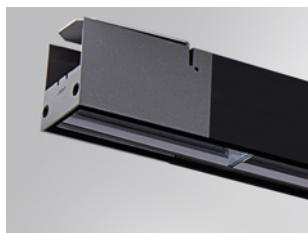

BZ1SF100AOSYRGBXB

BAZZ AIR SYM 1M RGBW BK.

Description:

Outdoor luminaire model BAZZ AIR SYM 1M RGBW, LAMP brand. Made of matt black anodized extruded aluminium and transparent polycarbonate diffuser. Model for RGBW LED and control gear included. With a symmetric metallised mat polycarbonate reflector. IP67, IK10 protection rating. Insulation class I. It allows swivels between 0° and 90°.

Finish: Anodized matte black

Dimensions: 1.008 x 75 x 88 mm

Weight: 4.000 g

Installation: Surface

TECHNICAL SPECIFICATIONS:

Light output:	742 lm	°K :	RGBW
Plum:	31,2W		
Efficacy:	23,8 lm/w	Power Supply:	110-240V 50/60Hz
Type:	MID POWER AVAGO	Gear:	Electronic
Power:	26W		

BAZZ AIR ACC. CONT LINE JOINT

ACCESORIES :

Suspension

Product code:

SUWIDE1000G

SUWIDE4000G

Description:

ACC. QUICK STEEL CABLE 1M NK.