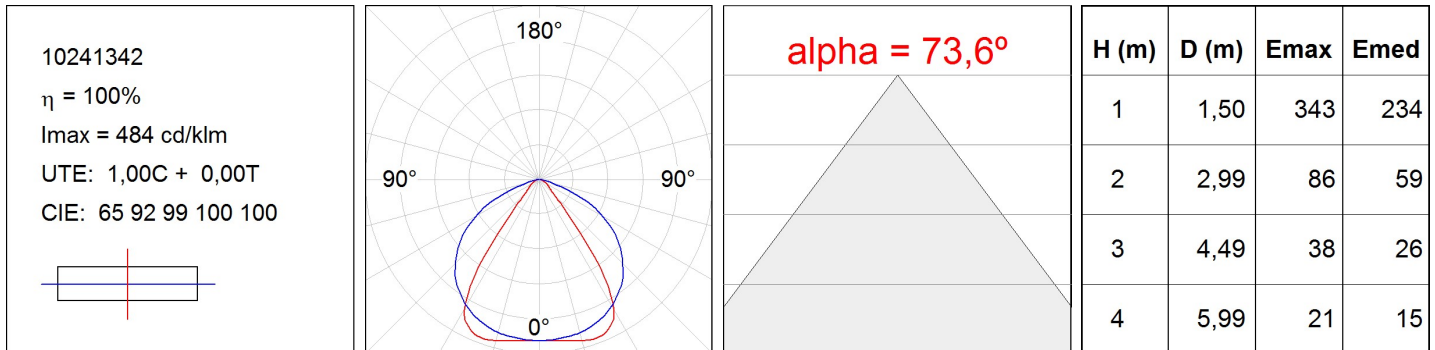

PHOTOMETRIC DATA :