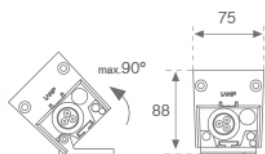

BZ1SF100AOSYRGBXB

BAZZ AIR SYM 1M RGBW BK.

Description:

Outdoor luminaire model BAZZ AIR SYM 1M RGBW, LAMP brand. Made of matt black anodized extruded aluminium and transparent polycarbonate diffuser. Model for RGBW LED and control gear included. With a symmetric metallised mat polycarbonate reflector. IP67, IK10 protection rating. Insulation class I. It allows swivels between 0° and 90°.

Finish: Anodized matte black

Dimensions: 1.008 x 75 x 88 mm

Weight: 4.000 g

Installation: Surface

TECHNICAL SPECIFICATIONS:

Light output:	742 lm	°K :	RGBW
Plum:	31,2W		
Efficacy:	23,8 lm/w	Power Supply:	110-240V 50/60Hz
Type:	MID POWER AVAGO	Gear:	Electronic
Power:	26W		