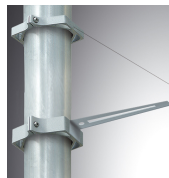

BZ1SF100AOSYRGBXB

BAZZ AIR SYM 1M RGBW BK.

Description:

Outdoor luminaire model BAZZ AIR SYM 1M RGBW, LAMP brand. Made of matt black anodized extruded aluminium and transparent polycarbonate diffuser. Model for RGBW LED and control gear included. With a symmetric metallised mat polycarbonate reflector. IP67, IK10 protection rating. Insulation class I. It allows swivels between 0° and 90°.

ACC. QUICK STEEL CABLE 4M NK.

ACCESORIES :

Support

Product code:

ARROEX40G

Description:

ACC. ADJ EXTEN WALL ARM GR.

Product code:

BZSFCL1

BZSFCL2

Description:

BAZZ AIR ACC. Ø120 POLE 1CLAMP GR.

BAZZ AIR ACC. Ø120 POLE 2CLAMP GR.

ACCESORIES :

Adjustment and control

Product code: