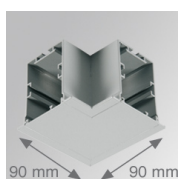

FIL LED

14740553 **FIL LED G2 PRISM REC 3000 NW GR.**

Description:

Recessed luminaire model FIL LED G2 PRISM REC 3000 NW GR., LAMP brand. Made of satin grey painted extruded aluminium with prismatic polycarbonate diffuser. Model for MID-POWER LED, neutral white colour temperature and control gear included. With a IP42, IK07 protection rating. Insulation class I.

Finish: Gloss grey

Dimensions: 1.137 x 66 x 67 mm

Weight: 2.166 g

IEE : A++

Installation: Recessed

Recessing measures: 1,147 x 52 x 80 mm

Lamp:

Type: MID POWER TRIDONIC

14740553
 $\eta = 100\%$
 $I_{max} = 516 \text{ cd/klm}$
 UTE: 1,00D + 0,00T
 CIE: 59 85 97 100 100

Light output: 2.150 lm **Efficacy:** 100,9 lm/w

Assembly

| Product code: | Description: |
|---------------|-------------------------------|
| 4700580 | FIL ACC. REC PROFILE X/MM WH. |
| 4700583 | FIL ACC. REC PROFILE X/MM GR. |
| 4705100 | FIL ACC. COVER X/MM WH. |
| 4705103 | FIL ACC. COVER X/MM GR. |