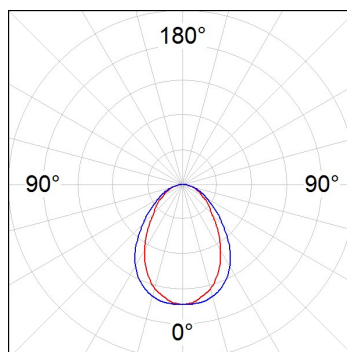

Finish: Gloss grey

Dimensions: 1.137 x 66 x 67 mm

Weight: 2.166 g

IEE : A++

Installation: Recessed

Recessing measures: 1,147 x 52 x 80 mm

Lamp:

Type: MID POWER TRIDONIC

Power Supply: 220-240V 50-60Hz

Technical features:

Quality certificates:

Photometrical data:

| H (m) | D (m) | E _{max} | E _{med} |
|-------|-------|------------------|------------------|
| 1 | 1,49 | 1108 | 620 |
| 2 | 2,99 | 277 | 155 |
| 3 | 4,48 | 123 | 69 |
| 4 | 5,97 | 69 | 39 |