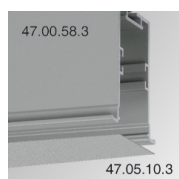

Assembly

Product code:	Description:
4700580	FIL ACC. REC PROFILE X/MM WH.
4700583	FIL ACC. REC PROFILE X/MM GR.
4705100	FIL ACC. COVER X/MM WH.
4705103	FIL ACC. COVER X/MM GR.