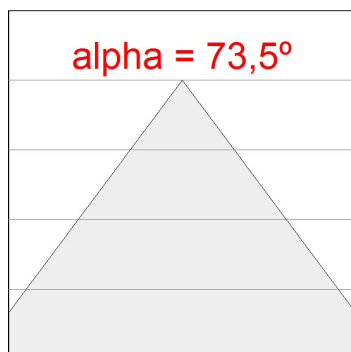

Technical features:

Quality certificates:

Photometrical data:

H (m)	D (m)	E_{max}	E_{med}
1	1,49	1108	620
2	2,99	277	155
3	4,48	123	69
4	5,97	69	39

14740553
 $\eta = 100\%$
 $I_{max} = 516 \text{ cd/klm}$
UTE: 1,00D + 0,00T
CIE: 59 85 97 100 100

Light output: 2.150 lm   **Efficacy:** 100,9 lm/w