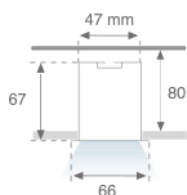

Finish: Gloss grey

Dimensions: 1.137 x 66 x 67 mm

Weight: 2.166 g

IEE : A++

Installation: Recessed

Recessing measures: 1,147 x 52 x 80 mm

Lamp:

Type: MID POWER TRIDONIC