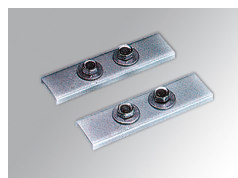

Product code:	Description:
9606010	ACC. INTM JOINT B