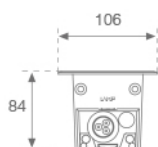

Finish: Anodized matte black

Dimensions: 2.036 x 106 x 84 mm

Weight: 9.886 g

IEE : A+

Installation: Floor recessed

Lamp:

Type: MID POWER LG

LED Lifetime: 50.000 L80

Technical features:

Quality certificates:

Photometrical data:

Light output: 3.555 lm **Efficacy:** 81,7 lm/w

Assembly

Product code: 10200923
Description: BAZZ ACC. 2M REC BOX

Product code: 9600170
Description: ACC. IP68 Ø8-10MM CONNECTOR

Product code: 9600180
Description: ACC. IP68 Ø6,5-12MM CONNECTOR