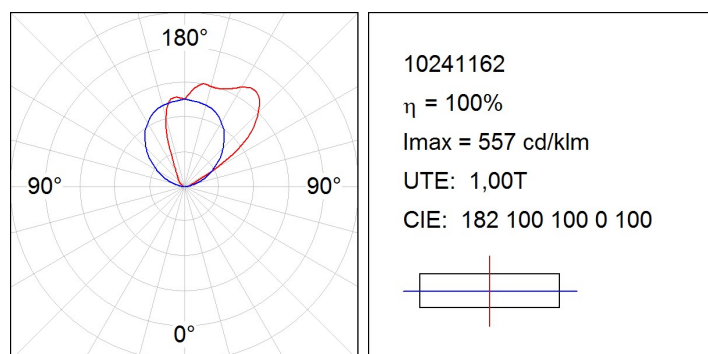

Finish: Anodized matte black

Dimensions: 2.036 x 106 x 84 mm

Weight: 9.886 g

IEE : A+

Installation: Floor recessed

Lamp:

Type: MID POWER LG

LED Lifetime: 50.000 L80

Technical features:

Quality certificates:

Photometrical data:

Light output: 3.555 lm **Efficacy:** 81,7 lm/w

Assembly

Product code: 10200923
Description: BAZZ ACC. 2M REC BOX

Product code: 9600170
Description: ACC. IP68 Ø8-10MM CONNECTOR