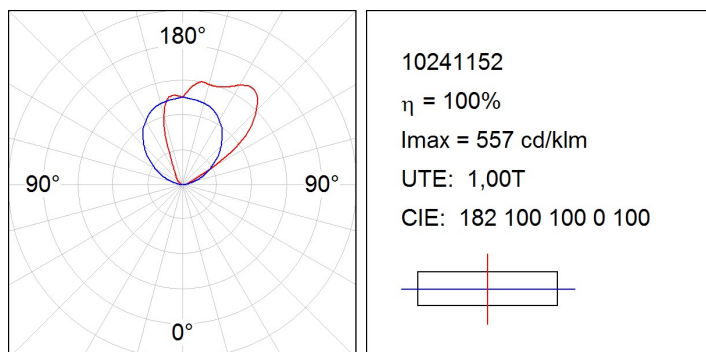

LED Lifetime: 50.000 L80

CRI : 80

Power: 40W

MacAdam: <3

Electrical features:

Gear: Electronic

Power Supply: 220-240V 50-60Hz

Plum: 43.5W

Technical features:

Quality certificates:

Photometrical data:

Light output: 3.442 lm **Efficacy:** 79,1 lm/w

Assembly

Product code: 10200923
Description: BAZZ ACC. 2M REC BOX

Product code: 9600170
Description: ACC. IP68 Ø8-10MM CONNECTOR