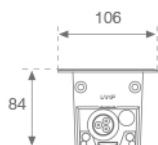

Finish: Anodized matte black

Dimensions: 2.036 x 106 x 84 mm

Weight: 9.886 g

IEE : A+

Installation: Floor recessed

Lamp:

Type: MID POWER LG

°K : 3000

Technical features:

Quality certificates:

Photometrical data:

Light output: 3.442 lm **Efficacy:** 79,1 lm/w

Assembly

Product code: 10200923
Description: BAZZ ACC. 2M REC BOX

Product code: 9600170
Description: ACC. IP68 Ø8-10MM CONNECTOR

Product code: 9600180
Description: ACC. IP68 Ø6,5-12MM CONNECTOR