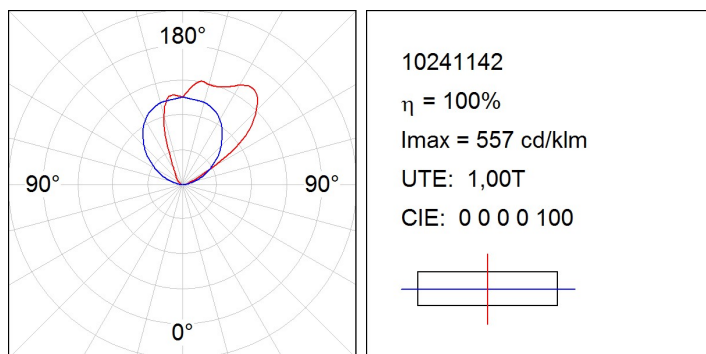

Light output: 706 lm

Efficacy: 22,6 lm/w