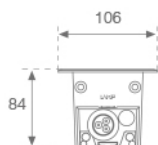

Finish: Anodized matte black

Dimensions: 1.043 x 106 x 84 mm

Weight: 5.430 g

IEE : A+

Installation: Floor recessed

Lamp:

Type: MID POWER LG

°K : 3000

Technical features:

Quality certificates:

Photometrical data:

Light output: 3.628 lm **Efficacy:** 86,4 lm/w

Assembly

Product code: 10200913
Description: BAZZ ACC. 1M REC BOX

Product code: 9600170
Description: ACC. IP68 Ø8-10MM CONNECTOR

Product code: 9600180
Description: ACC. IP68 Ø6,5-12MM CONNECTOR