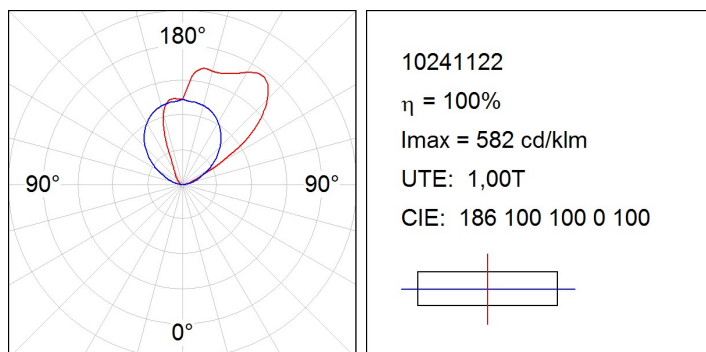

Technical features:

Quality certificates:

Photometrical data:

Light output: 3.628 lm   **Efficacy:** 86,4 lm/w