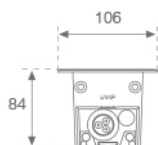

Finish: Anodized matte black

Dimensions: 1.043 x 106 x 84 mm

Weight: 5.280 g

IEE : A+

Installation: Floor recessed

Lamp:

Type: MID POWER LG

°K : 3000

Technical features:

Quality certificates:

Photometrical data:

Light output: 1.781 lm **Efficacy:** 81,3 lm/w

Assembly

Product code: 10200913
Description: BAZZ ACC. 1M REC BOX

Product code: 9600170
Description: ACC. IP68 Ø8-10MM CONNECTOR

Product code: 9600180
Description: ACC. IP68 Ø6,5-12MM CONNECTOR