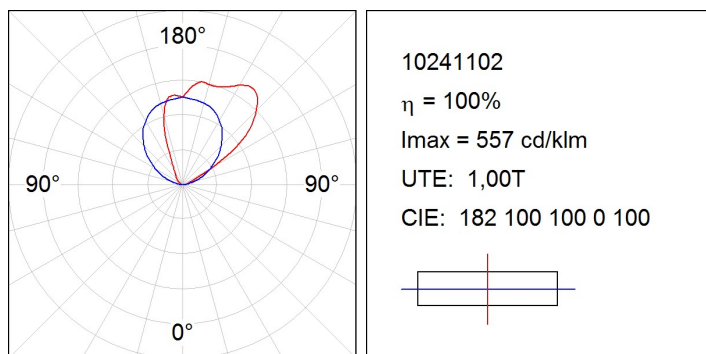

Technical features:

Quality certificates:

Photometrical data:

Light output: 1.781 lm   **Efficacy:** 81,3 lm/w