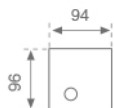

Product datasheet

10200923 **BAZZ ACC. 2M REC BOX****Description:**

Accessory for recessed luminaire model BAZZ ACC. 2M REC BOX, LAMP brand. Recessing box type made of iron with electro coating treatment.

Finish: CATAPHORESIS**Dimensions:** 2.028 x 94 x 96 mm**Weight:** 7.514 g**IEE :****Installation:****Lamp:****Type:****CRI :****Electrical features:****Technical features:****Quality certificates:****Photometrical data:**