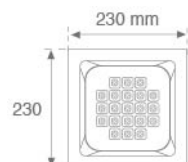

DOMO 220

10041200 **DOMO SQ G2 2000 WW**

Description:

Fixed square recessed DOMO SQ G2 2000 WW downlight, LAMP brand. With external ring in white lacquered die-cast aluminium. Model for MID-POWER LED, warm white colour temperature and control gear included. Reflector designed by the optical concept named REDIL® (Direct Emission LED Reflector), which consists of a two-phase reflection. Insulation class II.

Finish: Matte white

Weight: 1.550 g

IEE : A+

Installation: Recessed

Lamp:

Type: MID POWER NICHIA

LED Lifetime: 50.000 L90 B10

Power: 21W