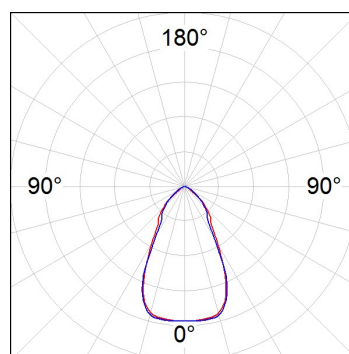

DOMO 220

10041200 **DOMO SQ G2 2000 WW**

Description:

Fixed square recessed DOMO SQ G2 2000 WW downlight, LAMP brand. With external ring in white lacquered die-cast aluminium. Model for MID-POWER LED, warm white colour temperature and control gear included. Reflector designed by the optical concept named REDIL® (Direct Emission LED Reflector), which consists of a two-phase reflection. Insulation class II.

Quality certificates:

Photometrical data:

H (m)	D (m)	E _{max}	E _{med}
1	1,15	1472	1013
2	2,30	368	253
3	3,45	164	113
4	4,60	92	63

10041200
$\eta = 100\%$
$I_{max} = 775 \text{ cd/klm}$
UTE: 1,00B + 0,00T
CIE: 76 96 99 100 100

Light output: 1.908 lm **Efficacy:** 82,9 lm/w