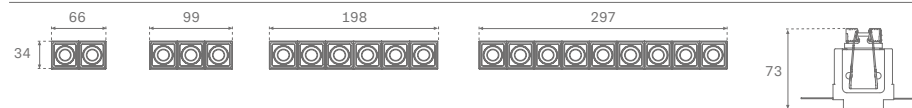

Trimless

Acabados/ Finishes/ Finit

Ext. (frame) ☐ Blanco/White/Blanc ☒ Negro/Black/Noir

Interior ☐ Blanco/White/Blanc ☒ Negro/Black/Noir ☒ Cobre/Copper/Cuivre ☐ Plata/Silver/Argent

Temperatura de color/ Color temperature/ Température de couleur

K° 3000 (CRI80)/4000 (CRI80)

Lm LED

2 mod.	3 mod.	6 mod.	9 mod.
400	600	1200	1800

Ángulo de apertura/ Opening angle/ Angle d'ouverture