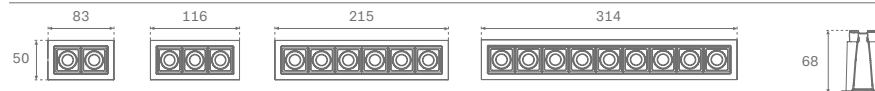

DATOS TÉCNICOS/ CARACTÉRISTIQUES TECHNIQUES/ TECHNICAL DATA

Instalación/Installations/ Installations

Frame