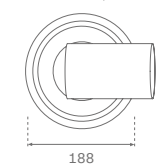

HANCE

Downlights Empotrables
Recessed Downlights
Downlights Encastrés

DATOS TÉCNICOS/ CARACTÉRISTIQUES TECHNIQUES/ TECHNICAL DATA

Integrated

1000/2000

3000/4000

Retractable

1000/2000

3000/4000

Acabados/ Finishes/ Finit

Exterior

☐ Blanco/White/Blanc
☒ Negro/Black/Noir

Deco. Ring

☐ Blanco/White/Blanc
☒ Negro/Black/Noir
☒ Cobre/Copper/Cuivre
☐ Plata/Silver/Argent

Temperatura de color/ Color temperature/ Température de couleur

K°	3000 (CRI80) / 4000 (CRI80)

Lm LED

Ángulo de apertura/ Opening angle/ Angle d'ouverture

SSP   SP   MFL   FL