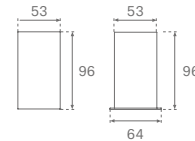

Instalación/Installations/ Installations

Superficie Frame

Acabados/ Finishes/ Finit

Exterior

☐ Blanco/White/Blanc ☒ Negro/Black/Noir

Interior

☐ Blanco/White/Blanc ☒ Negro/Black/Noir ☐ Cobre/Copper/Covre ☐ Plata/Silver/Silver

Temperatura de color/ Color temperature/ Température de couleur

K° 3000 (CRI80) / 4000 (CRI80)

Lm LED

Spotlight	Suspended	Susp. Linear	Downlight
500/1000	500	1300	3mod. 600 6mod. 1200 9mod. 1800
 SSP SP MFL FL	 SP WFL	 Difuse Light	 MFL WFL