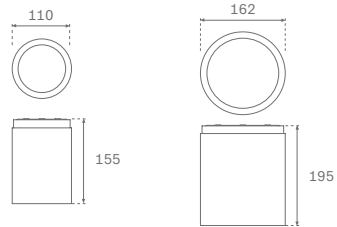

LUP Downlights Superficie
Surface Downlights
Downlights Apparents

DATOS TÉCNICOS/ CARACTÉRISTIQUES TECHNIQUES/ TECHNICAL DATA

Acabados/ Finishes/ Finit

■ Anodizado Negro/ Anodized Black/ Anodisé Noir

Temperatura de color/ Color temperature/ Température de couleur

Formatos	D110	D162
K°	3000/4000	4000

Lm LED

D110x155	D162x195
500/1000	3000/4000
 WFL	 MFL
 WFL	 MFL