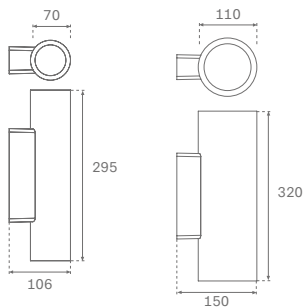

LUP Applique Superficie
Surface Wall Mounted
Appliques Apparents

DATOS TÉCNICOS/ CARACTÉRISTIQUES TECHNIQUES/ TECHNICAL DATA

Acabados/ Finishes/ Finit

■ Anodizado Negro/ Anodized Black/ Anodisé Noir

Temperatura de color/ Color temperature/ Température de couleur

Formatos	D70	D110
K°	3000/4000	4000

Lm LED

D70			D110		
1000 Direct	500+500 Direct-Indirect		3000 Direct	2000+2000 Direct-Indirect	
ASYM	SP+SP MFL+MFL WFL+WFL		ASYM	SP+SP MFL+MFL WFL+WFL