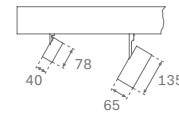

OCULT SYSTEM Sistema System Système

DATOS TÉCNICOS/ CARACTÉRISTIQUES TECHNIQUES/ TECHNICAL DATA

Módulos del sistema/System modules/ Modules du système

Downlight

Spotlight

Suspended/Suspended linear

Instalación/Installations/ Installations

Superficie Frame

Acabados/ Finishes/ Finit

Exterior

☐ Blanco/White/Blanc ☒ Negro/Black/Noir

Interior

☐ Blanco/White/Blanc ☒ Negro/Black/Noir ☐ Cobre/Copper/Covre ☐ Plata/Silver/Silver

Temperatura de color/ Color temperature/ Température de couleur

K° 3000 (CRI80) / 4000 (CRI80)

Lm LED

Spotlight	Suspended	Susp. Linear	Downlight
500/1000	500	1300	3mod. 600 6mod. 1200 9mod. 1800
 SSP SP MFL FL	 SP WFL	 Difuse Light	 MFL WFL